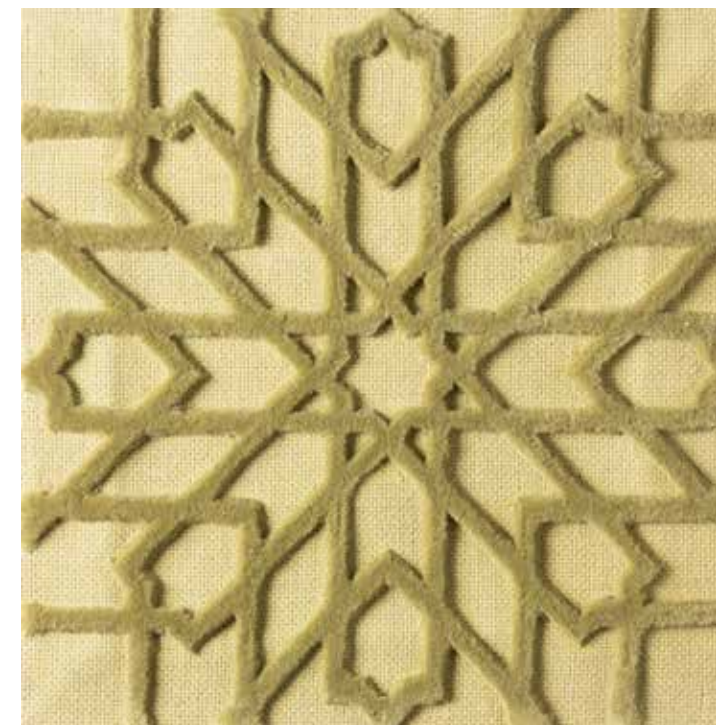

New Zealand Wool, Bamboo

Sorrento

W-Tufted
Alfresco™

Netting

W-Tufted

Merino, Twisted Viscose

Glow Star

W-Tufted

Cotton, Good Fine Merino

Bally

W-Tufted

Ramie, Fine Bamboo, K-Silk

CT 10535

W-Tufted

New Zealand Wool

cccthailand.com