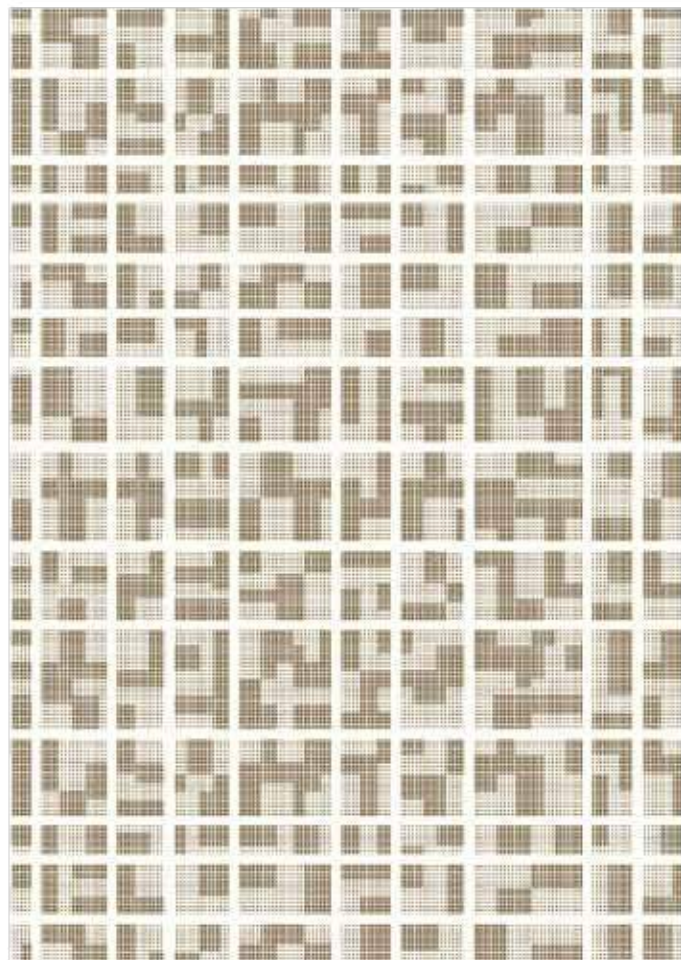

## BRING TO LIFE YOUR DESIGN IMAGINATION WITH AN ARRAY OF **56 COLORS**

# Alfresco<sup>TM</sup> COLLECTION

Before Sunset  
*Hand Tufted*  
Alfresco™

**Citrine**  
*Hand Tufted*  
Alfresco™

**Black Tourmaline**

*Hand Tufted*

Alfresco™

Palm  
*Hand Tufted*  
Alfresco™

Agate  
*Hand Tufted*  
Alfresco™

Earth  
*Hand Tufted*  
Alfresco™

**Hermatite**  
*Hand Woven*  
Alfresco™

**Greige**  
*Kniting Carpet*  
Alfresco™

Abstract Idea 18

*Hand Tufted*

Alfresco™

**The Corals**  
*Hand Tufted*  
Alfresco™

[cccthailand.com](http://cccthailand.com)